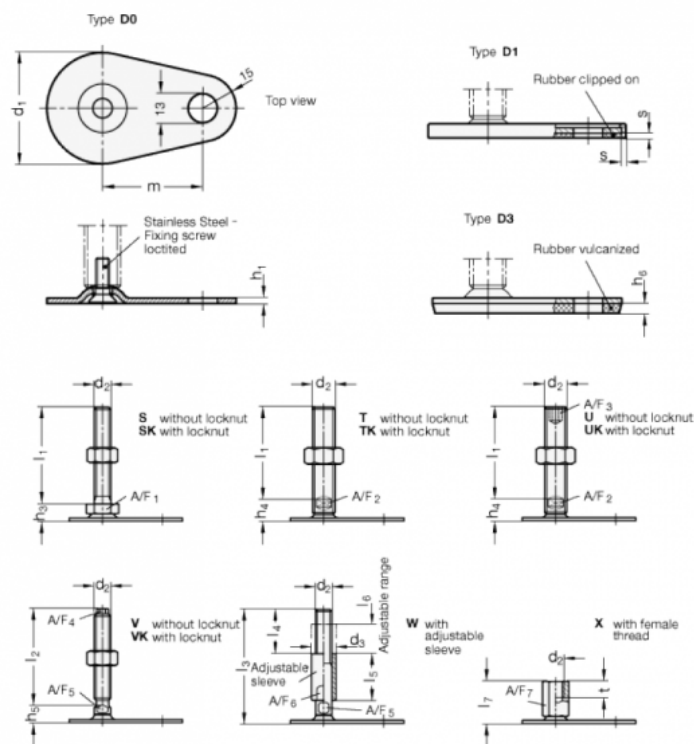

Article number: 204380M2075D0TK  
 Description: E+G levelling foot  
 GN 43-80-M20-75-D0-TK  
 Note: TK With nut, Wrench flat at the bottom

## Measures

A/F2 = 15  
 $d_1$  = 80  
 $d_2$  = M20  
 $h_1$  = 3  
 $h_4$  = 18  
 $h_6$  =  
 $l_1$  = 75  
 $m$  = 70

s =